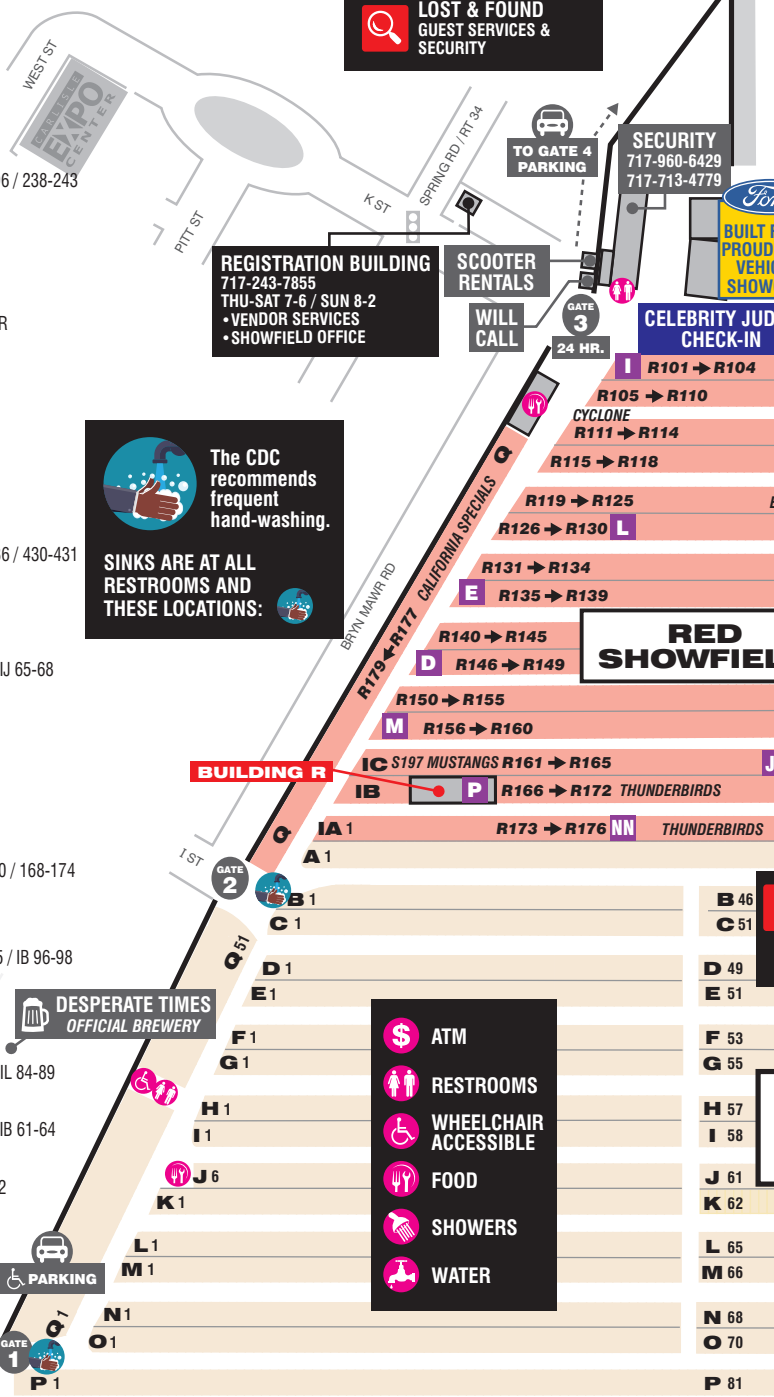

The CDC recommends frequent hand-washing.

SINKS ARE AT ALL RESTROOMS AND THESE LOCATIONS:

- **ATM**
- **RESTROOMS**
- **WHEELCHAIR ACCESSIBLE**
- **FOOD**
- **SHOWERS**
- **WATER**