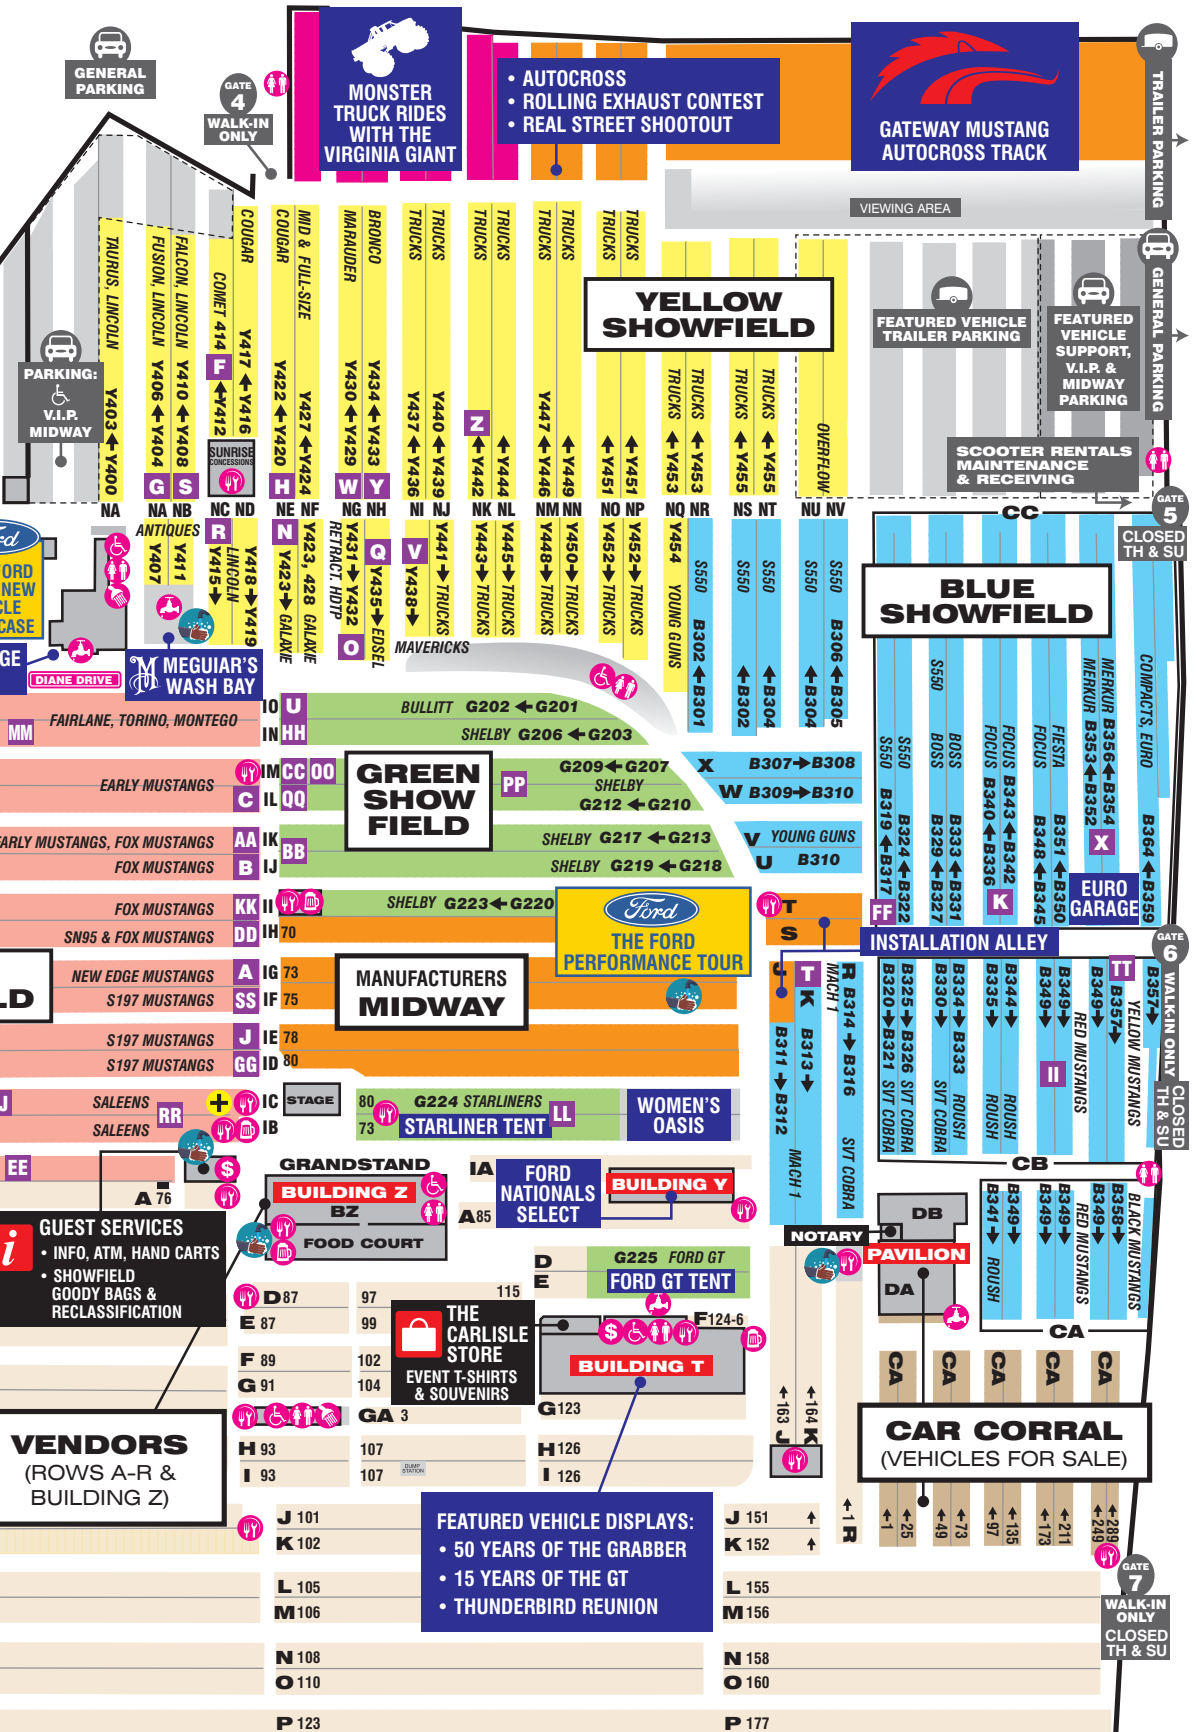

MONSTER TRUCK RIDES WITH THE VIRGINIA GIANT

- AUTOCROSS
- ROLLING EXHAUST CONTEST
- REAL STREET SHOOTOUT

GATEWAY MUSTANG AUTOCROSS TRACK

YELLOW SHOWFIELD

VIEWING AREA

FEATURED VEHICLE TRAILER PARKING

FEATURED VEHICLE SUPPORT, V.I.P. & MIDWAY PARKING

SCOOTER RENTALS MAINTENANCE & RECEIVING

BLUE SHOWFIELD

GREEN SHOWFIELD

MANUFACTURERS MIDWAY

INSTALLATION ALLEY

PAVILION

CAR CORRAL (VEHICLES FOR SALE)

FEATURED VEHICLE DISPLAYS:

- 50 YEARS OF THE GRABBER
- 15 YEARS OF THE GT
- THUNDERBIRD REUNION

GUEST SERVICES

- INFO, ATM, HAND CARTS
- SHOWFIELD GOODY BAGS & RECLASSIFICATION

VENDORS (ROWS A-R & BUILDING Z)

THE CARLISLE STORE
EVENT T-SHIRTS & SOUVENIRS

THE FORD PERFORMANCE TOUR

GRANDSTAND BUILDING Z
FOOD COURT

FORD NATIONALS SELECT

G225 FORD GT FORD GT TENT

BUILDING T

GATE 7 WALK-IN ONLY CLOSED TH & SU